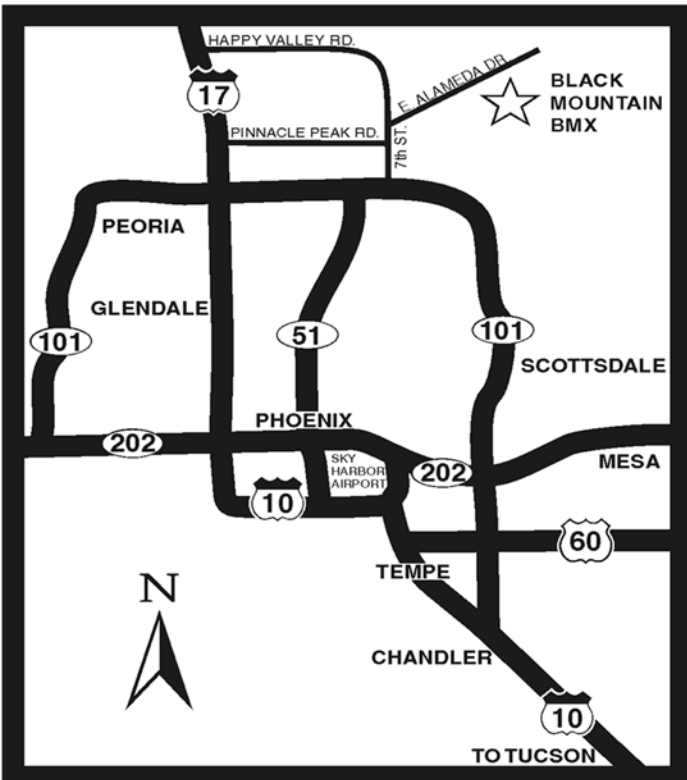

Parking Fees: \$7 per Day/\$20 for weekend
Camping Fees: \$50 per weekend / Trailers or anything pulled: \$50 plus \$15 for pull vehicle

Directions: Take the 101 to 7th Street. Go north to Alameda (about 1.5 miles) and turn right. The track will be down the road on Alameda on the right side - you can't miss it... The track is located at: 24024 N 11th St., Phoenix, AZ 85024

HOST HOTELS

Hilton Garden Inn Phoenix North/Happy Valley

1940 W. Pinnacle Paek Rd., Phoenix, AZ 85027

Newly Built Hotel- Less than 2 years old. Ample parking

Conveniently located from the I17 and the I101 Highways. \$89.00 rate ABA BMX Rate

Location: located off of Interstate 17 just west of Loop 101. Located

next to Happy Valley Towne Center within an area under major development on a shared campus with Homewood Suites by Hilton.

Homewood Suites North/Happy Valley